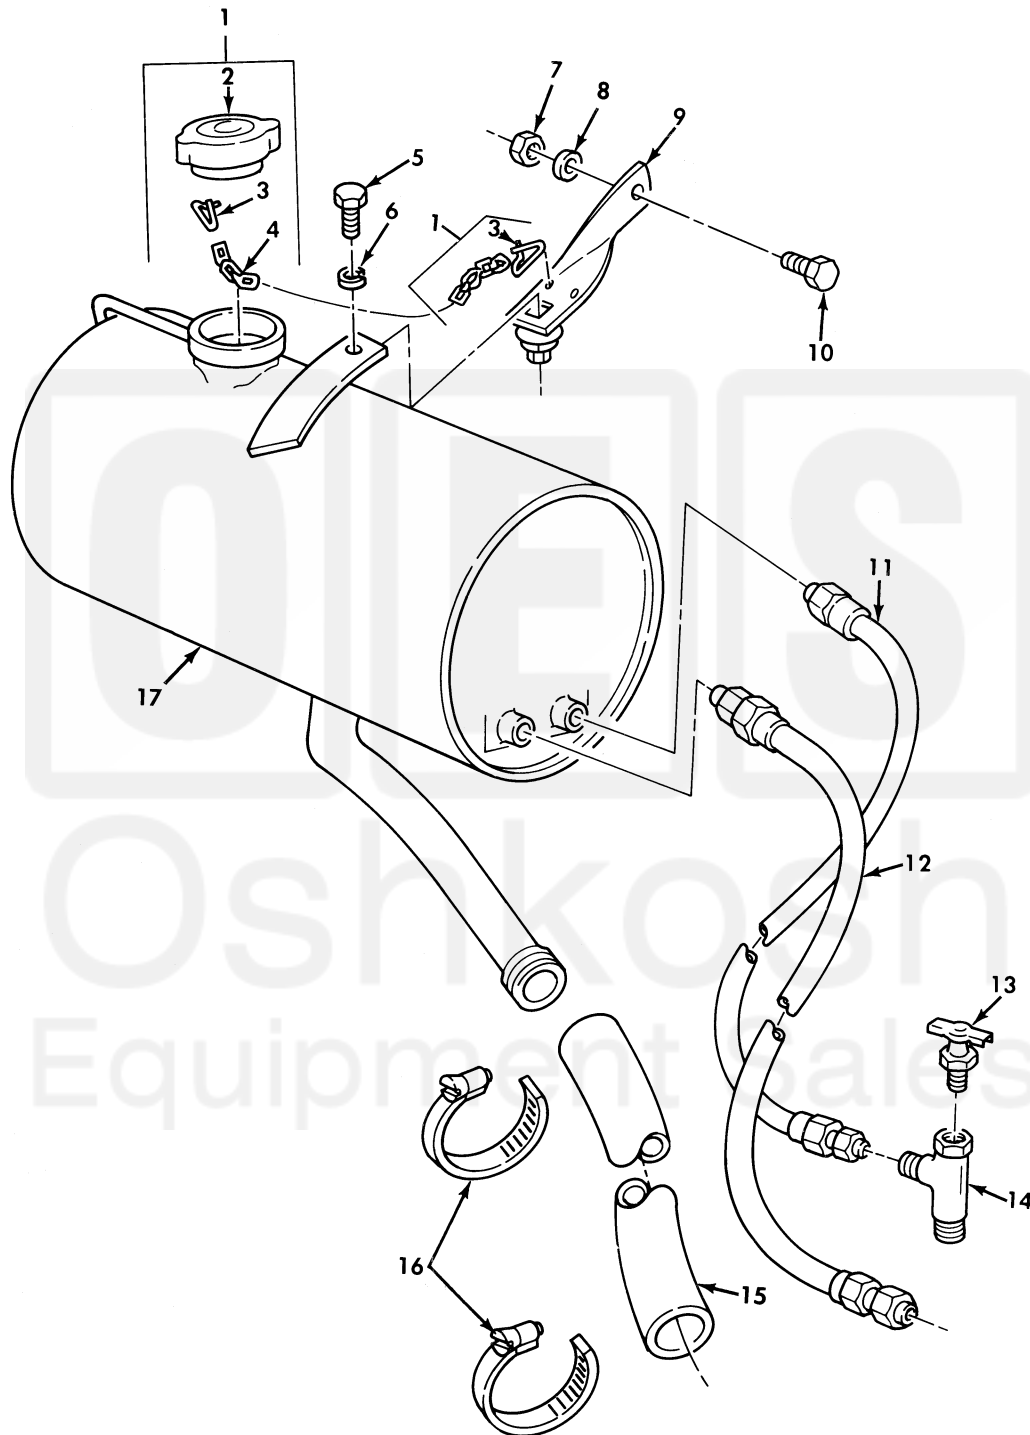

UNIT, DIRECT SUPPORT, AND GENERAL SUPPORT MAINTENANCE
REPAIR PARTS AND SPECIAL TOOLS LIST
TRUCK, 5-TON, 6X6, M809 SERIES TRUCKS (DIESEL)

Figure 83. Surge Tank Assembly, Hoses, and Mounting Hardware.

(1) ITEM NO	(2) SMR CODE	(3) NSN	(4) CAGEC	(5) PART NUMBER	(6) DESCRIPTION AND USABLE ON CODE (UOC)	(7) QTY
GROUP 0501 RADIATOR, EVAPORATIVE COOLER, OR HEAT EXCHANGER						
FIG. 83 SURGE TANK ASSEMBLY, HOSES, AND MOUNTING HARDWARE						
1	PAOZZ	2930-00-147-5202	19207	11648745	CAP, FILLER OPENING.....	1
2	PFOZZ	2930-00-147-5202	19207	11648745	.CAP, FILLER OPENING 14 PSI.....	1
3	PAOZZ	5315-00-514-2660	96906	MS29523-1	.PIN, RETAINING.....	2
4	MOOZZ		92003	12-1849-21X9	.CHAIN, WELDLESS MAKE FROM CHAIN, P/N 819906.....	1
5	PAOZZ	5306-00-225-8496	96906	MS90725-31	BOLT, MACHINE.....	1
6	PAOZZ	5310-00-407-9566	96906	MS35338-45	WASHER, LOCK.....	1
7	PAOZZ	5310-00-982-4908	96906	MS21045-6	NUT, SELF-LOCKING, HE.....	1
8	PAOZZ	5310-00-080-6004	96906	MS27183-14	WASHER, FLAT.....	1
9	PFOZZ	2930-00-134-4710	19207	11664448	BRACE SURGE TANK.....	1
10	PAOZZ	5305-00-269-2803	96906	MS90726-60	SCREW, CAP, HEXAGON H.....	1
11	PAOZZ	4720-00-177-6184	19207	11664473	HOSE ASSEMBLY, NONME.....	1
12	PAOZZ	4720-00-177-6183	19207	11664472	HOSE ASSEMBLY, NONME.....	1
13	PAOZZ	4820-00-752-9040	96906	MS35782-4	COCK, DRAIN.....	1
14	PAOZZ	4730-00-278-8948	79470	56X4	TEE, PIPE TO TUBE.....	2
15	XDOZZ		96906	MS521302A2 08 36 0	HOSE, PREFORMED.....	1
16	PAOZZ	4730-00-908-3193	83299	0612596-00	CLAMP, HOSE.....	2
17	PAOZZ	2930-00-159-8824	19207	11664470	TANK, SURGE COOLANT.....	1

END OF FIGURE